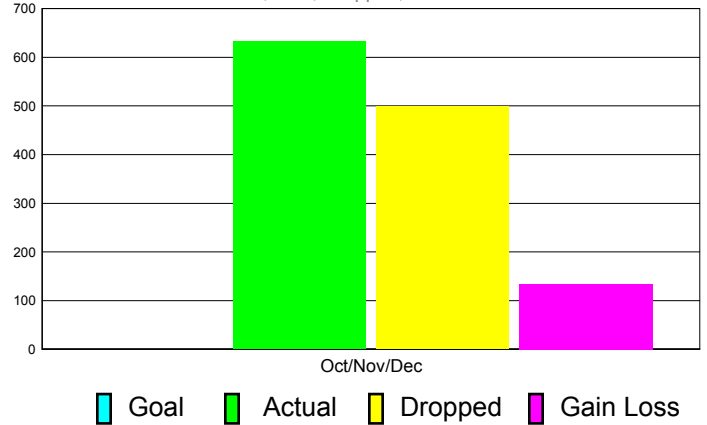

Membership Results 2011-2012

Goal, New, Dropped, Gain/Loss