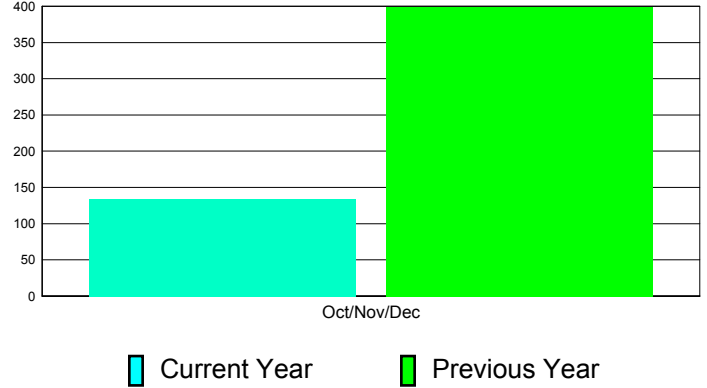

Comparison of Membership Gain/Loss

Current Year Compared to the Previous Year