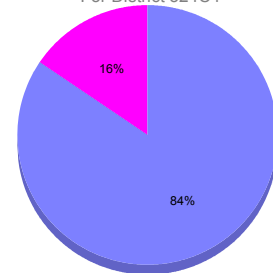

Membership Results 2011-2012

Goal, New, Dropped, Gain/Loss

Comparison of Membership Gain/Loss

Current Year Compared to the Previous Year

Gender Comparison 2010-2011

For District 324C4

Oct/Nov/Dec

Male Female