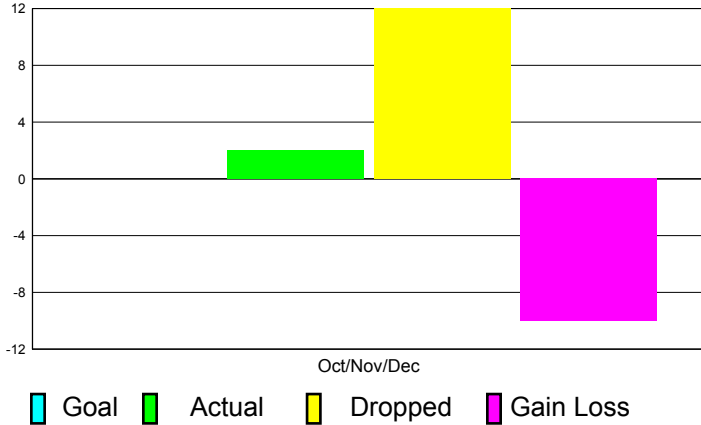

GMT Reports for District (or Undistricted) **District 324C4**

GMT: **M NAGARAJAN**

Location: **INDIA**

GMT CA: **6**

CLUBS

**Club Results
2011-2012**

**Clubs
2010-2011**

Month	New Club Goal	Actual New Clubs	Actual Dropped Clubs	Gain/Loss of Clubs	Gain/Loss of Clubs
Oct/Nov/Dec	0	2	12	-10	-12
Totals	0	2	12	-10	-12

Club Results 2011-2012

Goal, New, Dropped, Gain/Loss

Comparison of Club Gain/Loss

Current Year Compared to the Previous Year

YTD Status Quo Clubs 2010-2011

Status Quo Clubs Compared to Status Quo Members

MEMBERSHIP